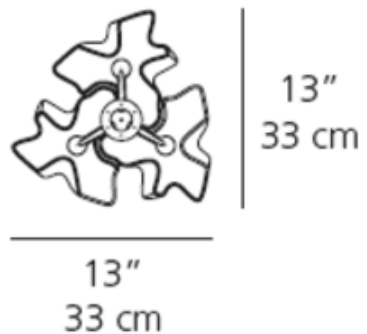

COMPANY

PROJECT

FIXTURE TYPE

APPROVED BY

DATE