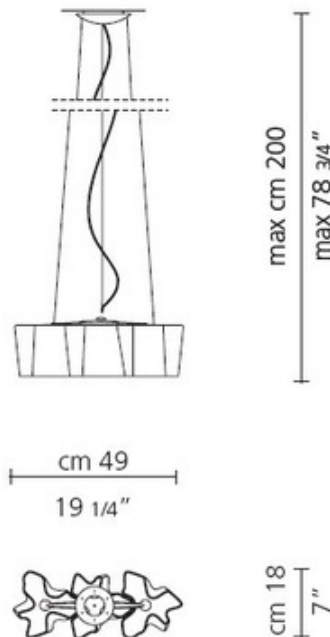

DESIGNER

M. De Lucchi & Reichert

BRAND

Artemide

DESCRIPTION

The Logico Micro Triple Linear suspension features hand blown glass with satined crystal finish which produces a diffused light. Diffusers supporting frame in die-cast aluminum, pale grey finish. Supporting cables in stainless steel. Diffused light distribution. Canopy: 7 inch diameter. UL listed. Made in Italy.

Shown in: Gray / White

SHADE COLOR	White
BODY FINISH	Gray
WATTAGE	180W
DIMMER	Standard 120V
DIMENSIONS	19.25"L x 7"W x 7.5"H
BULB NOT INCLUDED	
LAMP	3 x G16.5/Candelabra (E12)/60W/120V Incandescent

Technical Information

PRODUCT DIMENSIONS	Max Overall Height: 78.75 in
---------------------------	------------------------------

SPEC #	ART2805
---------------	---------

COMPANY	PROJECT	FIXTURE TYPE	APPROVED BY	DATE