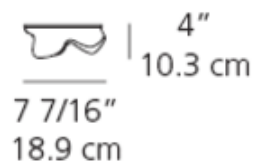

Shown in: Gray / White

SHADE COLOR	White
BODY FINISH	Gray
WATTAGE	60W
DIMMER	Standard 120V
DIMENSIONS	7.4"W x 7.4"H x 4"D
BULB NOT INCLUDED	
LAMP	1 x G16.5/Candelabra (E12)/60W/120V Incandescent

SPEC # ART2824