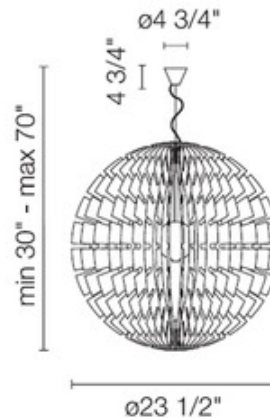

Helios 60 Suspension

Description:

Helios suspension is constructed of die-cut wood panels and matte grey aluminum finish. Panels available in wood or aluminum finish. . Seven 60 watt, 120 volt, G16.5 candelabra base incandescent lamps required. General light distribution. UL listed. Made in Switzerland. Designed by Manel Ybarguengoitia. 23.5 inch diameter x 78.75 inch maximum overall height.

Shown in: Grey / Light Wood

List Price: \$4846.25
Our Price: \$3877.00

Shade Color: Light Wood
Body Finish: Grey
Lamp: 7 x G16.5/Candelabra (E12)/60W/120V Incandescent
Wattage: 420W
Dimmer: Incandescent
Dimensions: 23.5"H x 23.5"W