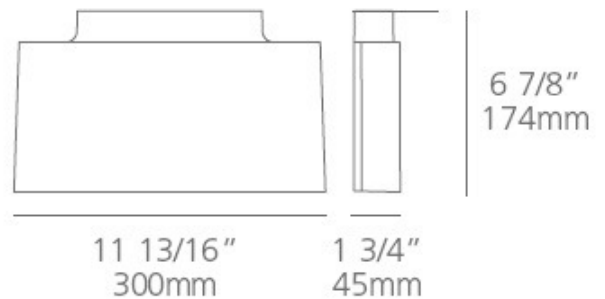

DESIGNER

Neil Poulton

BRAND

Artemide

DESCRIPTION

Surf 12 Wall Light features an aluminum body with a painted Grey finish. Protective glass. Includes one 300 watt 120 volt T3 R7s base halogen lamp. 11.8 inch width x 1.75 inch height x 6.9 inch depth. Indirect light distribution. UL listed.

SHADE COLOR	N/A
BODY FINISH	White
WATTAGE	300W
DIMMER	Standard 120V
DIMENSIONS	11.7"W x 1.75"H x 6.9"D
BULB INCLUDED	
LAMP	1 x T3/R7s (RSC)/300W/120V Halogen

SPEC #

ART2989

COMPANY

PROJECT

FIXTURE TYPE

APPROVED BY