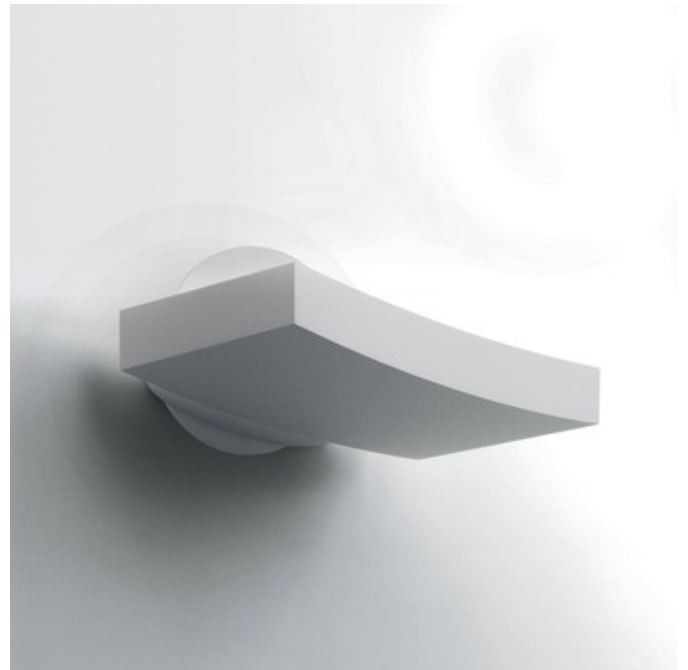

DESIGNER

Neil Poulton

BRAND

Artemide

DESCRIPTION

Surf 12 Wall Light features an aluminum body with a painted Grey finish. Protective glass. Includes one 300 watt 120 volt T3 R7s base halogen lamp. 11.8 inch width x 1.75 inch height x 6.9 inch depth. Indirect light distribution. UL listed.

SHADE COLOR	N/A
BODY FINISH	White
WATTAGE	300W
DIMMER	Standard 120V
DIMENSIONS	11.7"W x 1.75"H x 6.9"D
BULB INCLUDED	
LAMP	1 x T3/R7s (RSC)/300W/120V Halogen

SPEC #

ART2989

COMPANY

PROJECT

FIXTURE TYPE

APPROVED BY