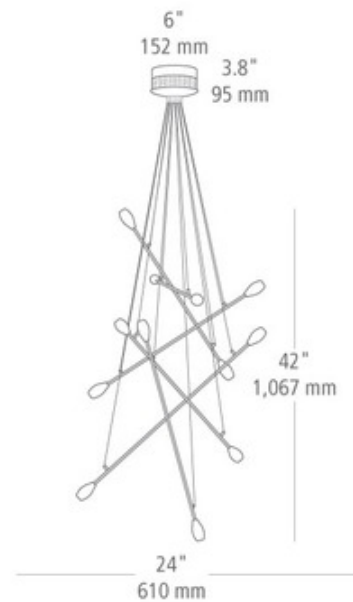

COMPANY

PROJECT

FIXTURE TYPE

APPROVED BY

DATE