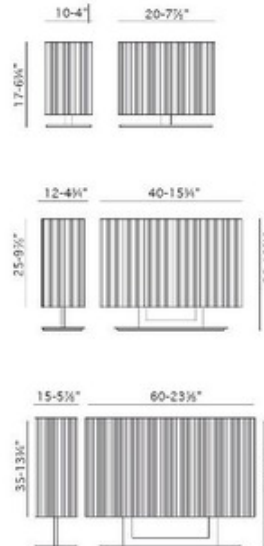

# Clavius Table Lamp

**Designer:** Manuel Vivian

**Description:**

Clavius table lamp features a handmade silk thread lampshade and a chrome finish. Shade available in a white, or tobacco color. 60/100 watt, 120 volt, B10 candelabra base bulbs are required, but not included. General light distribution. ETL listed. Made in Italy. X-small: 7.9 inch width x 6.75 inch height x 4 inch depth. Small: 15.75 inch width x 12.6 inch height x 4.75 inch depth. Large: 23.6 inch width x 18.1 inch height x 5.9 inch depth. ETL listed.

Shown in: Chrome / Tobacco

**List Price:** \$1864.27  
**Our Price:** \$1043.99

**Shade Color:** Tobacco  
**Body Finish:** Chrome  
**Lamp:** 2 x B10/Candelabra (E12)/60W/120V Incandescent  
 2 x B10/Candelabra (E12)/120V LED  
**Wattage:** 120W  
**Dimmer:** Incandescent  
**Dimensions:** 12.6"H x 15.75"W x 4.75"D