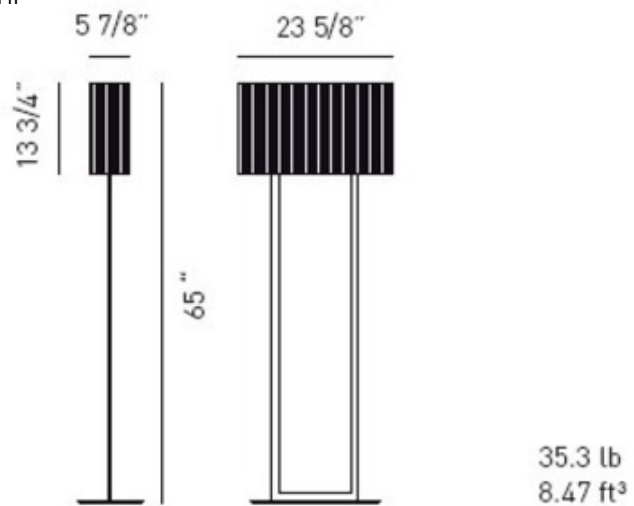

Clavius Floor Lamp

Designer: Manuel Vivian

Description:

Clavius Rectangular floor lamp features a handmade silk thread shade and a chrome finish. Shade available in white, tobacco and black color. Available in a rectangular or square shape option as well as a wall sconce, ceiling flush mount, suspension, table and floor lamp version. Two 100 watt, 120 volt, A19 medium base incandescent lamps included. General light distribution. ETL listed. Made in Italy. Shade is 23.63W x 13.75H x 5.88L, total height of floor lamp is 65 inches.

Shown in: Chrome / White

List Price: \$4937.14
Our Price: \$3456.00

Shade Color: White
Body Finish: Chrome
Lamp: 2 x A19/Medium (E26)/72W/120V Incandescent
Wattage: 144W
Dimmer: Incandescent
Dimensions: 5.88"L x 65"H x 23.63"W