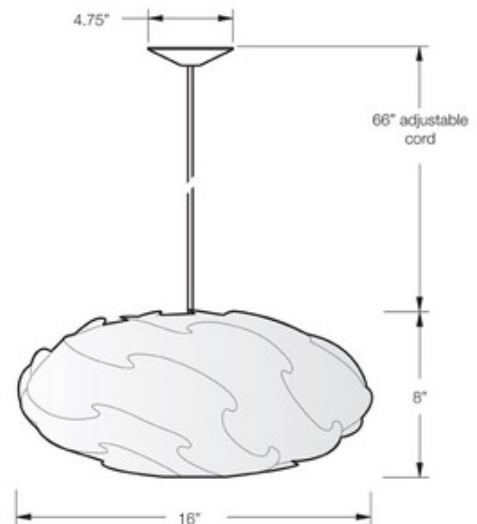

BRAND

D Form

DESCRIPTION

Meep suspension features a shade in aspen or birch and includes a white cord and canopy. This lamp is made of interlocking die-cut wood veneers that are hand-assembled to create a dynamic interplay of pattern and shadow. Custom options include a white poly shade, black cord with silver canopy or steel tube stem with canopy and a silver, light bronze or dark bronze finish. Fixture available with incandescent or compact fluorescent lamping option. One 60 watt, 120 volt, A19 medium base incandescent lamp not included. General light distribution. c/UL listed. Includes 66 inch adjustable cord. 16 inch diameter x 8 inch height.

SHADE COLOR	Aspen
BODY FINISH	White
WATTAGE	60W
DIMMER	Standard 120V
DIMENSIONS	16"W x 8"H
BULB NOT INCLUDED	
LAMP	1 x A19/Medium (E26)/60W/120V Incandescent 1 x A19/Medium (E26)/120V LED

Technical Information

PRODUCT DIMENSIONS	Cord: 66 Adjustable
---------------------------	---------------------

SPEC # DFR323

COMPANY	PROJECT	FIXTURE TYPE	APPROVED BY	DATE