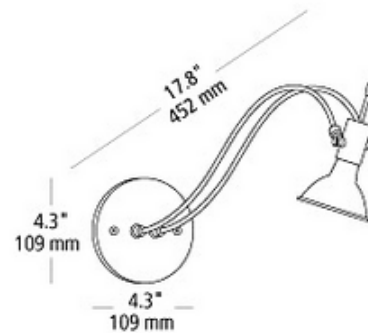

BRAND

LBL Lighting

DESCRIPTION

The Mono-Arc Wall Lamp features a gently curved arm and is available in Satin Nickel or Bronze. One 35 or 50 watt max 12 volt GU5.3 base halogen bulb is required, but not included. 17.8 inch width x 4.3 inch height.

SHADE COLOR	N/A
BODY FINISH	Satin Nickel
WATTAGE	50W
DIMMER	Low Voltage Electronic
DIMENSIONS	17.8"W x 4.3"H
BULB NOT INCLUDED	
LAMP	1 x MR16/GU5.3 (bipin)/50W/12V Halogen 1 x MR16/GU5.3 (bipin)/12V LED