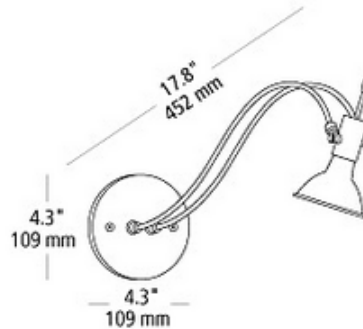

Mono Arc Wall Lamp 50W

Description:

The Mono Arc Wall Lamp features a gently curved arm and is available in a satin nickel or bronze finish. Includes one 50 watt 12 volt GU5.3 MR16 halogen lamp, canopy and 75 watt mini electronic transformer that fits neatly inside most electrical boxes. 17.8 inch width x 4.3 inch height.

Shown in: Satin Nickel

List Price: \$206.00
Our Price: \$140.08

Shade Color: N/A
Body Finish: Satin Nickel
Lamp: 1 x MR16/GU5.3 (bipin)/50W/12V Halogen
 1 x MR16/GU5.3 (bipin)/12V LED
Wattage: 50W
Dimmer: Low Voltage Electronic
Dimensions: 4.3"H x 17.8"W