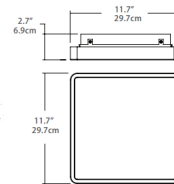

### Description

Surface LED Ceiling Flush Mount a low profile flush mount with highly efficient fixture offering a bright and glare free light. Available with vacuum formed acrylic Frosted diffuser and made of stamped chrome with a Polished Chrome finish. Includes one 21.6 watt, 120 volt LED with Warm White 3000K color temperature, 90CRI. 11.7 inch width x 11.7 inch depth x 2.7 inch height. ETL Listed. Suitable for damp locations. Recommended TRIAC dimmers: Lutron Ariadni AYCL-153P, Lutron Diva DVCL-153P, Lutron Skylark CTCL-153P, Lutron Skylark SCL-153P, or Leviton Illumatech IPI06-1L or IPI10-1L, sold separately.

### Specifications

COLOR . . . . . Matte White  
BODY FINISH . . . . . Polished Chrome  
WATTAGE . . . . . 21.6W  
DIMMER . . . . . Dimmable  
DIMENSIONS . . . . . 11.7"W x 2.7"H x 11.7"D  
INTEGRATED LED MODULE . . . . . 1 x LED/21.6W/120V LED