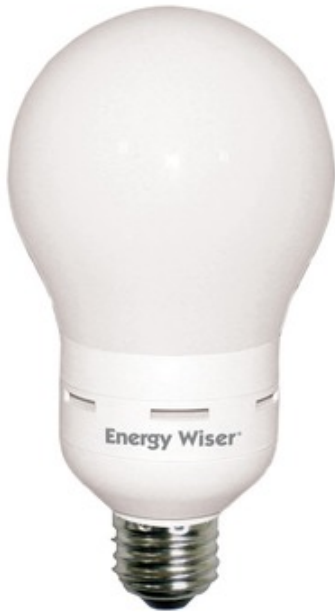

A20 Medium Base 20W CFL 2800K 120V

Description:

A20 Medium Base 120 Volt Compact Fluorescent features an A-type shape, 2800K color temperature, 82CRI, 1100 lumens, 8,000 hour average lamp life. UL listed. Energy Star rated. 2.39 inch diameter x 6 inch length.

List Price: \$10.03
 Our Price: \$2.51

Shade Color: N/A
 Body Finish: N/A
 Lamp: 1 x A20/Medium (E26)/20W/120V Compact Fluorescent
 Wattage: 20W
 Dimmer: Not Dimmable
 Dimensions: 6"L x 2.39"W

Technical Information

Luminous Flux: 1100 lumens
 Lumens/Watt: 55.00
 Lamp Color: 2800 K
 Color Rendering: 82 CRI
 Lamp Life: 8000 hours

Product Number: BUB3505			
Company:		Fixture Type:	Date: Feb 22, 2018
Project:		Approved By:	