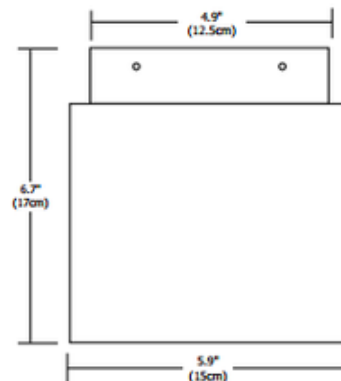

COMPANY	PROJECT	FIXTURE TYPE	APPROVED BY	DATE