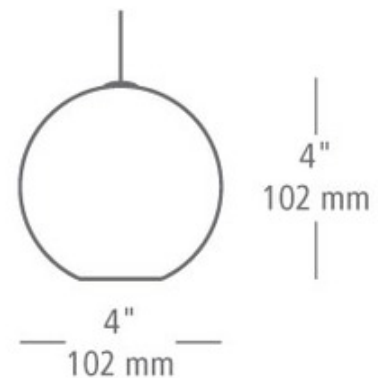

BRAND

LBL Lighting

DESCRIPTION

Bulle Freejack Pendant features a mouth blown glass with visually alluring tiny air bubbles. Compatible for use with 1-circuit Monorail track system or Freejack canopy. Includes one 12 volt, 35 watt JC GY6.35 halogen bi-pin lamp. Supplied with six feet of field-cutttable suspension cable and a Freejack connector. Freejack canopy required if used as a monopoint, sold separately. LED canopy compatible with both halogen and LED lamp options. Dimmer type dependent on system transformer (low voltage magnetic or electronic).

SHADE COLOR	Amber
BODY FINISH	Satin Nickel
WATTAGE	35W
DIMMER	Dimmable
DIMENSIONS	4"W x 4"H
BULB NOT INCLUDED	
LAMP	1 x JC/GY6.35 (bipin)/35W/12V Halogen

SPEC #

LBL36171

COMPANY

PROJECT

FIXTURE TYPE

APPROVED BY