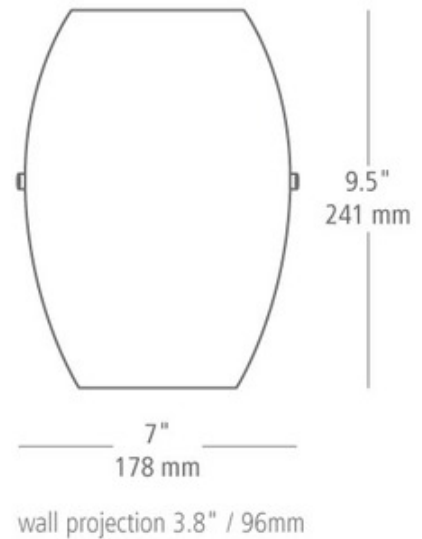

DESIGNER

A. Marco

BRAND

LBL Lighting

DESCRIPTION

Monty wall features mouth-blown murano glass with millefiore glass fusions and silver flakes. Glass available in blue, mocha, opal and red. Finish available in satin nickel or bronze. Also available in compact fluorescent lamping. One 60 watt, 120 volt, T4 G9 lamp, included. 7 inch width x 9.5 inch height x 3.8 inch length. ETL listed. ADA compliant.

SHADE COLOR	Mocha
BODY FINISH	Satin Nickel
WATTAGE	60W
DIMMER	Standard 120V
DIMENSIONS	7"W x 9.5"H x 3.8"D
BULB INCLUDED	
LAMP	1 x JCD/G9/60W/120V Halogen

SPEC # LBL36753

COMPANY

PROJECT

FIXTURE TYPE

APPROVED BY