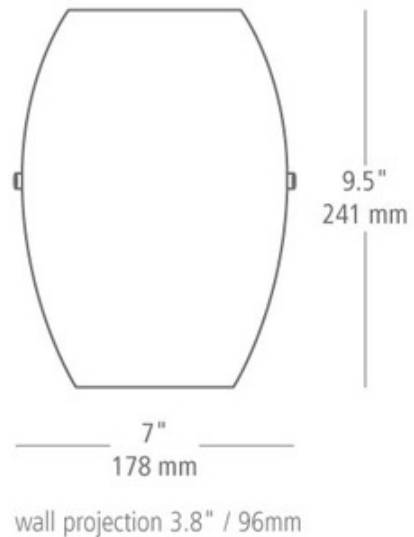

Monty Wall Sconce

Designer: A. Marco

Description:

Monty wall features mouth-blown murano glass with millefiore glass fusions and silver flakes. Glass available in blue, mocha, opal and red. Finish available in satin nickel or bronze. Also available in compact fluorescent lamping. One 60 watt, 120 volt, T4 G9 lamp, included. 7 inch width x 9.5 inch height x 3.8 inch length. ETL listed. ADA compliant.

Shown in: Satin Nickel / Mocha

List Price: \$428.00
Our Price: \$291.04

Shade Color: Mocha
Body Finish: Satin Nickel
Lamp: 1 x T4/G9/60W/120V Halogen
Wattage: 60W
Dimmer: Incandescent
Dimensions: 9.5"H x 7"W x 3.8"D