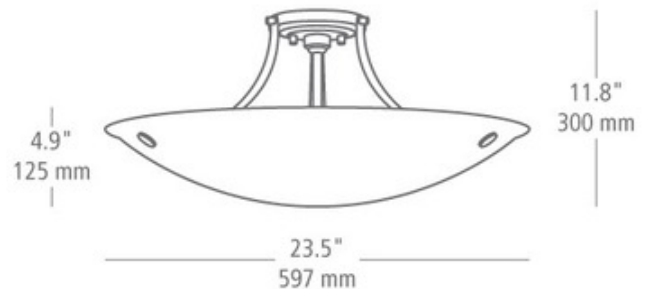

BRAND

LBL Lighting

DESCRIPTION

Veneto grande semi-flush ceiling features Italian murano glass bowls in amber, mocha brown, opal white and red with delicate small frit accent patterns and inlaid silver flake. Finish available in satin nickel or bronze. Available as a semi flush ceiling mount or a suspension version. Three 100 watt, 120 volt, A19 lamps, not included. General light distribution. ETL listed.

SHADE COLOR	Amber
BODY FINISH	Satin Nickel
WATTAGE	216W
DIMMER	Standard 120V
DIMENSIONS	23.5"W x 11.8"H
BULB NOT INCLUDED	
LAMP	3 x A19/Medium (E26)/72W/120V Incandescent

SPEC #

LBL36767

COMPANY

PROJECT

FIXTURE TYPE