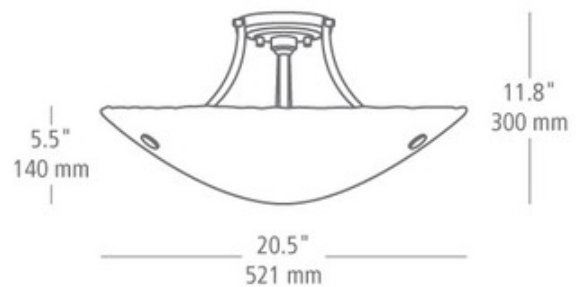

BRAND

LBL Lighting

DESCRIPTION

Wilt bowl semi-flush ceiling features Italian murano glass bowl with organic hand-crafted shape and transparent crystal edging. Finish available in satin nickel or bronze. Available as a semi flush ceiling mount or a suspension version. Three 100 watt, 120 volt, A19 lamps, not included. General light distribution.

SHADE COLOR	Amber
BODY FINISH	Bronze
WATTAGE	216W
DIMMER	Standard 120V
DIMENSIONS	20.5"W x 11.8"H
BULB NOT INCLUDED	
LAMP	3 x A19/Medium (E26)/72W/120V Incandescent

SPEC # LBL36771

COMPANY	PROJECT	FIXTURE TYPE	APPROVED BY	DATE