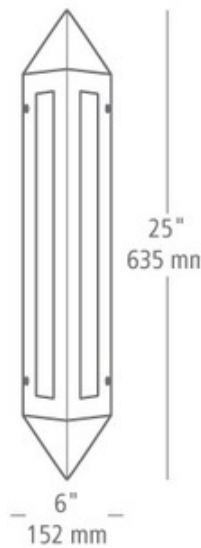

**BRAND**

LBL Lighting

**DESCRIPTION**

Futura outdoor wall sconce features a strong linear form comprised of stainless steel and sandblasted white acrylic. Can be mounted vertical or horizontally. Finish available in brushed stainless steel. Requires two 40 watt, 120 volt, B10 candelabra base lamps, not included. UL listed for wet location. ADA compliant.

<b>SHADE COLOR</b>	White
<b>BODY FINISH</b>	Brushed Steel
<b>WATTAGE</b>	80W
<b>DIMMER</b>	Standard 120V
<b>DIMENSIONS</b>	6"W x 25"H x 4"D
<b>BULB NOT INCLUDED</b>	
<b>LAMP</b>	2 x B10/Candelabra (E12)/40W/120V Incandescent 2 x B10/Candelabra (E12)/120V LED

**SPEC #** LBL36838

wall projection 4" / 102mm

COMPANY	PROJECT	FIXTURE TYPE	APPROVED BY	DATE