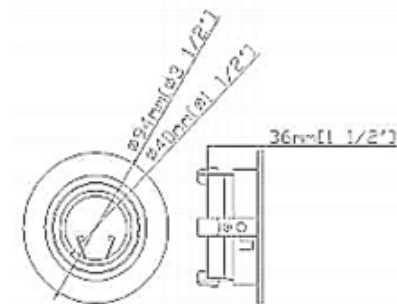

Technical Information

FUNCTION	Downlight
CEILING TYPE	Drywall with Trim
APERTURE SHAPE	Round

SPEC # BEA36912

COMPANY	PROJECT	FIXTURE TYPE	APPROVED BY	DATE