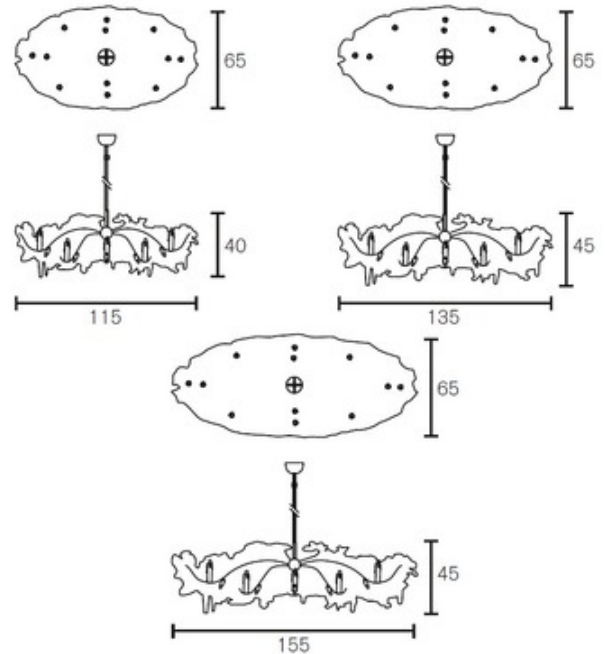

BRAND

Brand Van Egmond

DESCRIPTION

Flower Power oval chandelier features flowing, seventies shapes that are set-off against large icicles, creating an exciting spectacle for the eyes. Breaking with the tradition of hand-crafting wires of steel, the cutting of steel plates into flower shapes led to the creation of Flower Power. Note: All sizes require a special rated junction box for fixtures weighing over 50 pounds.

Shown in: Matte Black

SHADE COLOR	N/A
BODY FINISH	Matte Black
WATTAGE	300W
DIMMER	Standard 120V
DIMENSIONS	78"L x 45.3"W x 15.8"H
BULB INCLUDED	
LAMP	12 x JCD/G9/25W/120V Halogen

SPEC # BVE37178

COMPANY	PROJECT	FIXTURE TYPE	APPROVED BY	DATE