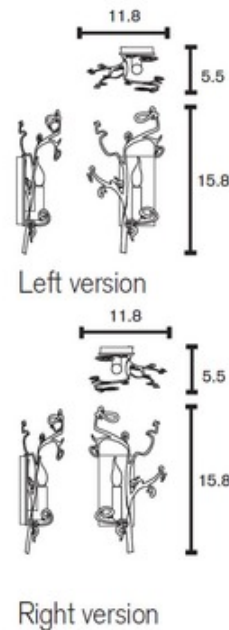

Flower Power Right Wall Sconce

Designer: Annet van Egmond & William Brand

Description:

Flower power right wall sconce features stunning iron flowers with icicles set against a black, white or nickel finish base. Available in a left and right version with iron flowers pointing left or right. Available in wall sconce, ceiling mount and chandelier versions. One 25 watt, 120 volt, B10 candelabra base incandescent lamp not included. General light distribution. Made in the Netherlands. 11.8 inch width x 15.8 inch height x 5.5 inch depth.

Shown in: Black

List Price: \$2352.64
Our Price: \$1764.48

Shade Color: N/A
Body Finish: Black
Lamp: 1 x B10/Candelabra (E12)/25W/120V Incandescent
 1 x B10/Candelabra (E12)/120V LED
Wattage: 25W
Dimmer: Incandescent
Dimensions: 15.8"H x 11.8"W x 5.5"D

Product Number: BVE37253			
Company:		Fixture Type:	Date: Feb 20, 2018
Project:		Approved By:	

Fax: (773) 883-6131

Phone: 866-954-4489

Address: 1718 W. Fullerton Ave. Chicago IL 60614

www.Lightology.com