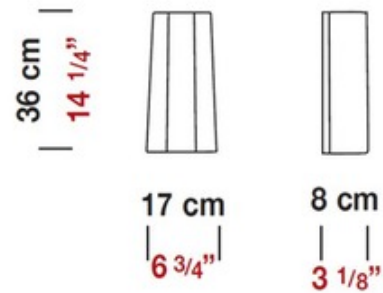

DESIGNER

Enzo Panzeri

BRAND

ZANEEN design

DESCRIPTION

Alvi Wall Sconce features a blown Matte White glass diffuser and a Metallic Grey finish. One 100 watt, 120 volt T10/Medium halogen bulb is required, but not included. ADA compliant. 6.75 inch width x 14.25 inch height x 3.125 inch depth.

SHADE COLOR	Matte White
BODY FINISH	Gray
WATTAGE	100W
DIMMER	Standard 120V
DIMENSIONS	6.75"W x 14.25"H x 3.13"D
BULB NOT INCLUDED	
LAMP	1 x T10/Medium (E26)/100W/120V Halogen

SPEC # ZAN37680

COMPANY

PROJECT