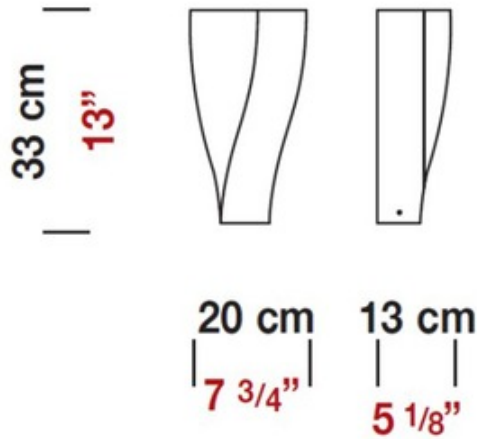

# Spyra Wall Sconce

**Designer:** Enzo Panzeri

**Description:**

Spyra wall sconce features a matte white blown glass diffuser and a matte nickel finish. Also available in suspension, table and floor versions. Fixture available with incandescent or fluorescent lamping option. One 150 watt 120 volt T10 medium base incandescent lamp not included. General light distribution. 7.75W X 13H X 5.13 inch depth.

Shown in: Satin Nickel / Matte White

**List Price:** \$775.00  
**Our Price:** \$421.60

**Shade Color:** Matte White  
**Body Finish:** Satin Nickel  
**Lamp:** 1 x T10/Medium (E26)/150W/120V Incandescent  
**Wattage:** 150W  
**Dimmer:** Incandescent  
**Dimensions:** 13"H x 7.75"W x 5.13"D