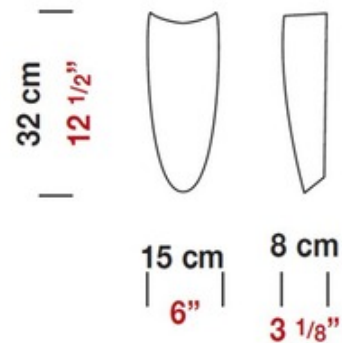

DESIGNER

Friedrich Reiffer

BRAND

ZANEEN design

DESCRIPTION

Zenith half wall sconce features a matte white white blown glass diffuser and a metallic gray finish. Available with a matte white and amber glass option. Fixture available in a half wall sconce, wall sconce, table, floor and suspension version. One 150 watt, 120 volt, T10 medium base incandescent lamp not included. General light distribution. ADA compliant. 6W X 12.5H X 3.13 inch depth.

SHADE COLOR	White
BODY FINISH	Gray
WATTAGE	150W
DIMMER	Standard 120V
DIMENSIONS	6"W x 12.5"H x 3.13"D
BULB NOT INCLUDED	
LAMP	1 x T10/Medium (E26)/150W/120V Incandescent

SPEC #

ZAN37683

COMPANY

PROJECT

FIXTURE TYPE