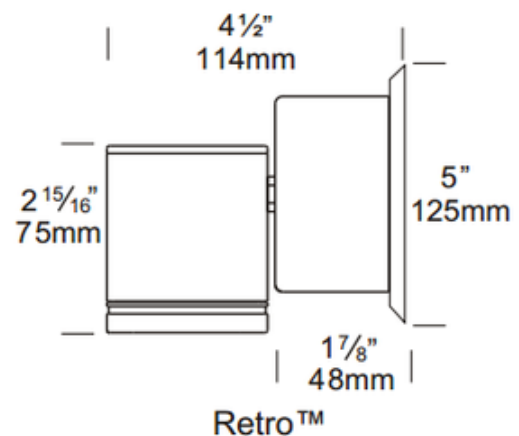

**BRAND**

Hunza Lighting

**DESCRIPTION**

Wall Retro Outdoor Down Light Wall is a wall mounted luminaire with a fixed head to give a dramatic washlighting effect on walls. It can be directed either downward or upward. The Retro is a line voltage option suited to an installation where mounting a transformer is a problem or when replacing an existing fixture. The base depth increases 1.9 inches to accommodate the encapsulated dimmable electronic transformer. All USA Retro wall mount fixtures are supplied with a wide backplate designed to suit a standard 3/0 or 4/0 junction box. Finish in solid Copper with a clear tempered stepped glass lens and high temperature silicon gaskets. Includes one 20 watt 12 volt GU5.3 MR16 halogen lamp. UL listed. IP66 rated for wet locations. Made in New Zealand.

<b>SHADE COLOR</b>	N/A
<b>BODY FINISH</b>	Copper
<b>WATTAGE</b>	20W
<b>DIMMER</b>	N/A
<b>DIMENSIONS</b>	3"W x 2.94"H x 4.5"D
<b>BULB INCLUDED</b>	
<b>LAMP</b>	1 x MR16/GU5.3 (bipin)/20W/12V Halogen 1 x MR16/GU5.3 (bipin)/12V LED