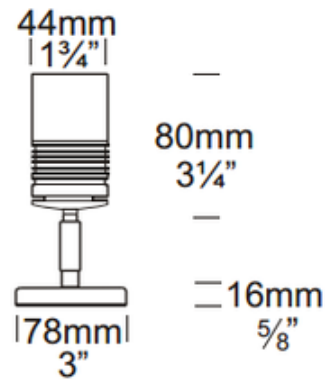

Euro Halogen Wall Spot

Description:

The Euro Outdoor Halogen Wall Spot is a wall mounted luminaire with a fully adjustable head allowing for 360 degree rotation and 0-90 degree elevation. Designed to be mounted on walls and provide directional light for pathways and structural elements of a building. Machined from solid Copper or 316 Stainless Steel with a clear tempered glass lens, high temperature silicon gaskets and integral hex cell louver. One 10 watt, 12 volt GU4 MR11 halogen bulb is required, but not included. UL listed. IP66 rated for wet locations. 1.75 inch diameter x 3.87 inch depth with 3 inch diameter canopy. WBAP wall box adapter plate required to cover standard USA junction box. Required transformer and optional accessories sold separately.

Shown in: Stainless Steel

List Price: \$886.84
 Our Price: \$620.79

Shade Color: N/A
 Body Finish: Stainless Steel
 Lamp: 1 x MR11/GU4/10W/12V Halogen
 Wattage: 10W
 Dimmer: Dimmable
 Dimensions: 3.87"H x 1.75"W