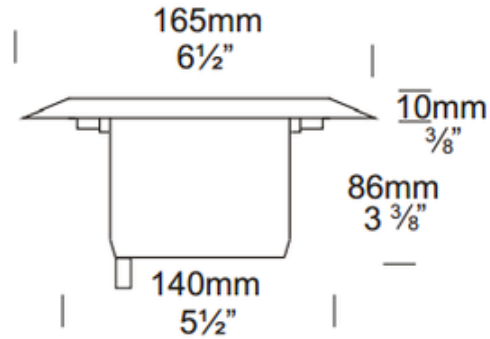

Lawn Light Outdoor Deck Mount Fixture

Description:

Lawn Light Outdoor Deck Mount fixture is designed to be mounted into timber decks. The lamp can be directed up to 20 degrees at a bush, tree, or the outside of a building, without the need to remove the fixture from the deck due to the vandal-resistant three stainless steel allen head screws fixing system that attaches the flange to the body of the luminaire. The Flush Fit lens stops water from pooling and depositing dirt on the lens. Flange available in solid Bronze with Black body finish. Includes one 20 watt 12 volt GU5.3 MR16 lamp. UL listed. IP66 rated for wet locations. Requires low voltage transformer, sold separately..

Shown in: Bronze

List Price: \$566.78
 Our Price: \$396.75

Shade Color: N/A
 Body Finish: Bronze
 Lamp: 1 x MR16/GU5.3 (bipin)/20W/12V Halogen
 1 x MR16/GU5.3 (bipin)/12V LED
 Wattage: 20W
 Dimmer: Dimmable
 Dimensions: 3.38"H x 6.5"W