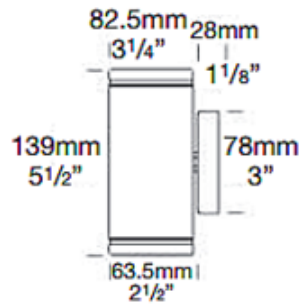

Pillar Lite Halogen Wall Light

Description:

The Pillar Lite Halogen Wall Light illuminates both upward and downward, giving columns, gateway pillars and entrances a dramatic effect. Available in 316 Stainless Steel or powder coat Metallic Silver finish with clear flush fit shatter resistant glass lenses. Includes two 20 watt, 12 volt GU5.3 MR16 halogen bulbs. UL1838, IP66 rated for wet locations. 2.5 inch diameter x 5.5 inch height x 4.35 inch depth with 3 inch diameter canopy. WBAP wall box adapter plate required to cover standard USA junction box. Required transformer and optional accessories sold separately

Shown in: Stainless Steel

List Price: \$716.81
 Our Price: \$501.77

Shade Color: N/A
 Body Finish: Stainless Steel
 Lamp: 2 x MR16/GU5.3 (bipin)/20W/12V Halogen
 2 x MR16/GU5.3 (bipin)/12V LED
 Wattage: 40W
 Dimmer: Dimmable
 Dimensions: 5.5"H x 2.5"W x 4.35"D