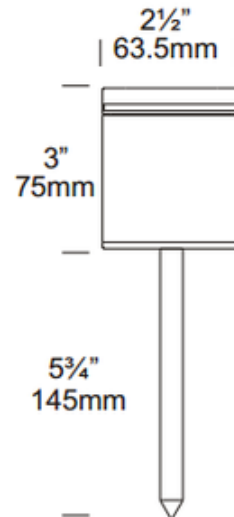

Spike Spot Halogen Inground Light

Description:

The Spike Spot Outdoor Light has been designed for easy insertion into the earth and can be aimed at a bush, tree or any landscape feature by angling the fixture in the desired direction. Machined from aluminum with finish available in powder coated Black or solid Copper with a clear tempered stepped glass lens and high temperature silicon gaskets. Includes 5.75 inch spike and one 20 watt 12 volt GU5.3 MR16 halogen lamp. UL listed. IP68 rated for wet locations. Low voltage transformer required, sold separately.

Shown in: Copper

List Price: \$353.40
 Our Price: \$247.38

Shade Color: N/A
 Body Finish: Copper
 Lamp: 1 x MR16/GU5.3 (bipin)/20W/12V Halogen
 1 x MR16/GU5.3 (bipin)/12V LED
 Wattage: 20W
 Dimmer: Dimmable
 Dimensions: 3"H x 2.5"W