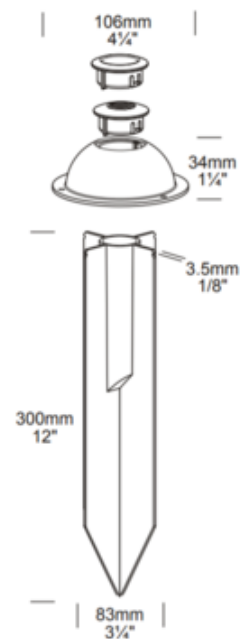

BRAND

Hunza Lighting

DESCRIPTION

The Super Spike 38mm (for 1 inch pole) is a multi purpose ground spike which adds significant stability. It is designed for use with 38mm (1.50 inch) diameter pole or .50 inch NPS thread. Supplied with two snap in adapters and is constructed of UV black polycarbonate. Sufficient space is allowed for a cable connection under the dome. Suitable for use with aluminum, copper and 316 stainless steel luminaires. Fixture sold separately.

Shown in: Black

SHADE COLOR	N/A
BODY FINISH	Black
WATTAGE	N/A
DIMMER	N/A
DIMENSIONS	12"L x 3.25"W
LAMP	N/A

SPEC # HUZ38406

COMPANY

PROJECT

FIXTURE TYPE

APPROVED BY

DATE