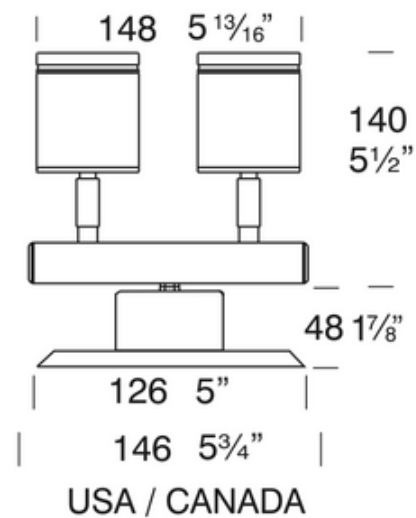

BRAND

Hunza Lighting

DESCRIPTION

Twin Retro Halogen Wall Light is a wall mounted luminaire with a fully adjustable head allowing 360 degree rotation and 0-90 degree elevation. The Retro is a line voltage option suited to an installation where mounting a transformer is a problem or when replacing an existing fixture. The base depth increases 1.9 inches to accommodate the encapsulated dimmable electronic transformer. All USA Retro wall mount fixtures are supplied with a wide backplate designed to suit a standard 3/0 or 4/0 junction box. Machined from aluminum in a powder coat Black finish with a clear, tempered stepped glass lens. IP66 rated for wet locations.

SHADE COLOR	N/A
BODY FINISH	Black
WATTAGE	40W
DIMMER	Low Voltage Electronic
DIMENSIONS	5.75"W x 5.5"D
BULB INCLUDED	
LAMP	2 x MR16/GU10/20W/120V Halogen 2 x MR16/GU5.3 (bipin)/12V LED

SPEC # HUZ38412

COMPANY	PROJECT	FIXTURE TYPE	APPROVED BY	DATE