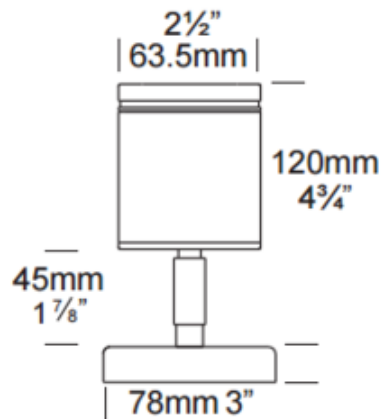

Wall Spot Halogen Wall Light

Description:

The Wall Spot Halogen Wall Light has been designed to be mounted on walls and provide directional light for pathways and structural elements of a building. Features a fully adjustable head allowing 360 degree rotation and 0-90 degree elevation. Available in 316 Stainless Steel or powder coat Bronze, Black or White finish with a clear tempered flush glass lens and high temperature silicon gaskets. One 20 or 35 watt, 12 volt GU5.3 MR16 halogen bulb is required, but not included. . 2.5 inch diameter x 6.6 inch depth x 3 inch diameter canopy. WBAP wall box adapter plate required to cover standard USA junction box. UL1838 IP66 rated for wet locations. Required transformer and optional accessories sold separately.

Shown in: Stainless Steel

List Price: \$243.38
 Our Price: \$170.37

Shade Color: N/A
 Body Finish: Bronze
 Lamp: 1 x MR16/GU5.3 (bipin)/35W/12V Halogen
 1 x MR16/GU5.3 (bipin)/12V LED
 Wattage: 35W
 Dimmer: Dimmable
 Dimensions: 2.5"W x 6.6"D