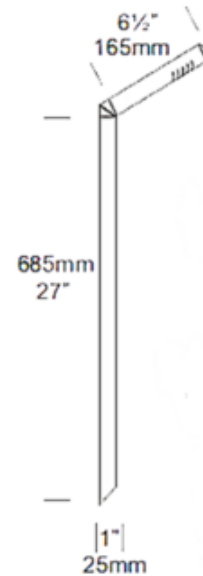

BRAND

Hunza Lighting

DESCRIPTION

The Walkway Halogen Pole Light has a subtle, unobtrusive appearance that allows it to blend into a landscape while providing soft, effective pathway illumination without glare. Constructed of solid Copper with a solid brass elbow and stainless steel grub screws and a frosted glass lens to reduce glare. IP44 rated for wet locations. Required transformer and optional accessories sold separately. Dimmer type dependent on type of transformer/power supply selected (low voltage electronic or low voltage magnetic).

SHADE COLOR	N/A
BODY FINISH	Copper
WATTAGE	20W
DIMMER	Dimmable
DIMENSIONS	1"W x 27"H x 6.5"D
BULB INCLUDED	
LAMP	1 x JC/G4 (bipin)/20W/12V Halogen

SPEC # HUZ38430

COMPANY

PROJECT

FIXTURE TYPE

APPROVED BY

DATE