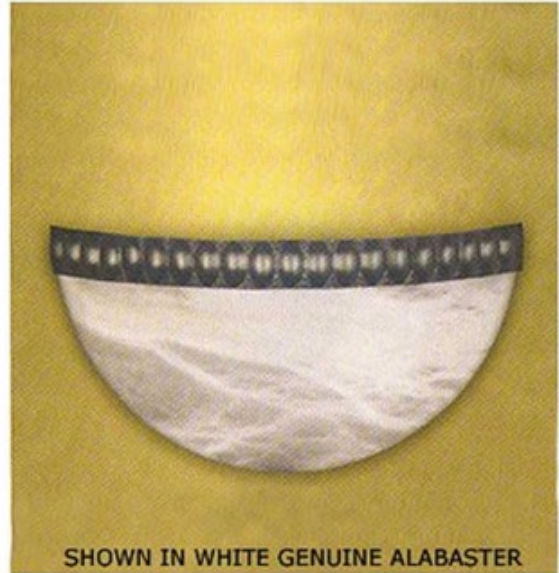

BRAND

Basic Source

DESCRIPTION

Quartersphere wall sconce features a white cultured or genuine alabaster diffuser and a trim in a pewter finish. Trim features egg and bullet design. Two 60 watt, 120 volt, B10 candelabra base incandescent lamps not included. General light distribution. UL listed. ADA compliant. 15W x 7.5H x 4 inch depth.

SHADE COLOR	Cultured Alabaster
BODY FINISH	Pewter
WATTAGE	120W
DIMMER	Standard 120V
DIMENSIONS	15"W x 7.5"H x 4"D
BULB NOT INCLUDED	
LAMP	2 x B10/Medium (E26)/60W/120V Incandescent 2 x B10/Medium (E26)/120V LED