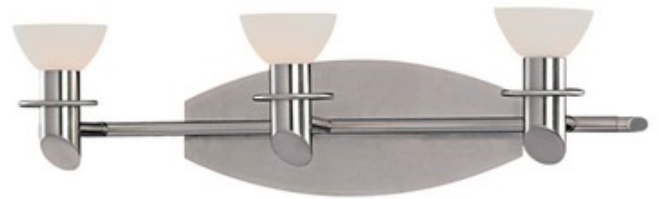

BRAND

Minka Lavery

DESCRIPTION

Tiburon bath bar features etched opal adjustable glass shades and a brushed nickel finish. Available in a 3, 4 and 5 light version. Can be mounted in the up or down position. 40 watt, 120 volt, JCD G9 base krypton/xenon lamps included. General light distribution. Three light option: 22W x 6H x 9 inch depth. Four light option: 30.5W x 6H x 9 inch depth.

SHADE COLOR	Etched Opal
BODY FINISH	Brushed Nickel
WATTAGE	120W
DIMMER	Standard 120V
DIMENSIONS	22"W x 6"H x 9"D
BULB NOT INCLUDED	
LAMP	3 x JCD/G9/40W/120V Krypton Xenon

SPEC # MKL39141

COMPANY

PROJECT

FIXTURE TYPE