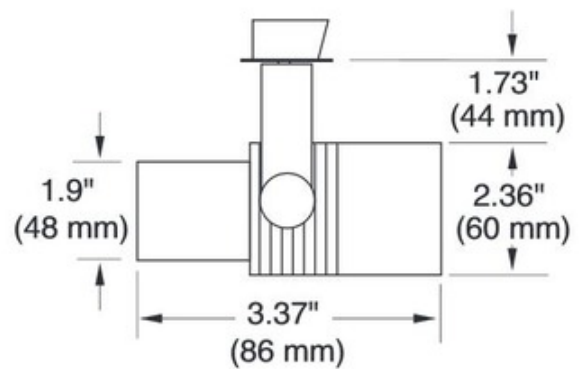

BRAND Lightology Collection

DESCRIPTION

Micro Cylinder track head features an adjustable head for creating specific or general illumination. Finish available in White. One 50 watt, 12 volt, GU5.3 MR16 halogen lamp is required, but not included. UL listed for wet locations.

SHADE COLOR	N/A
BODY FINISH	Black
WATTAGE	50W
DIMMER	Dimmable
DIMENSIONS	2.3"W x 3.37"H
BULB NOT INCLUDED	
LAMP	1 x MR16/GU5.3 (bipin)/50W/12V Halogen 1 x MR16/GU5.3 (bipin)/12V LED

SPEC # LGT39202

COMPANY	PROJECT	FIXTURE TYPE	APPROVED BY	DATE