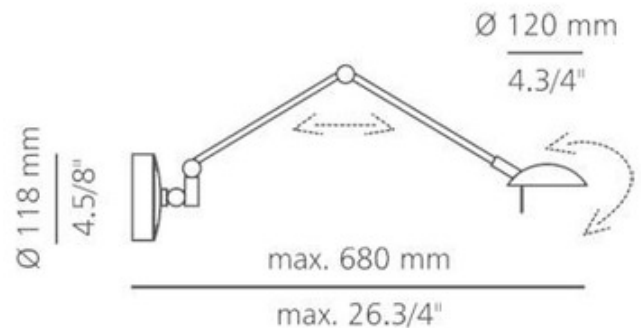

DESIGNER

Leonardo Marelli

BRAND

Estiluz

DESCRIPTION

A-1136 Swing Arm Wall Light features a rotating arm and head with a Bronze, Satin Gold, Gold, Black, or Brushed Nickel finish. Features integral transformer with double intensity switch. One 50 watt max 12 volt JC GY6.35 base halogen bulb is required, but not included. 4.75 inch head diameter x 4.6 inch width x 26.75 inch max extension. ETL listed.

SHADE COLOR	N/A
BODY FINISH	Brushed Nickel
WATTAGE	50W
DIMMER	Included
DIMENSIONS	4.75"W x 4.6"H x 26.75"D
BULB NOT INCLUDED	
LAMP	1 x JC/GY6.35 (bipin)/50W/12V Halogen

SPEC #

EST3976

COMPANY

PROJECT

FIXTURE TYPE