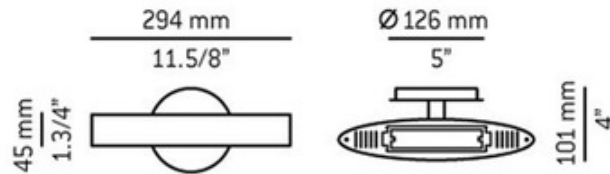

# Venezia Wall Sconce

**Designer:** Leonardo Marelli

**Description:**

Venezia wall sconce features a bottom opal glass diffuser. Finish available in chrome and brushed nickel. Available in a wall sconce, bath bar, suspension and floor lamp version. One 150 watt, 120 volt, T3 Long R7s base halogen lamp not included. General light distribution. ADA compliant. ETL listed. 11.63W x 5H x 4 inch depth.

Shown in: Brushed Nickel / Opal

**List Price:** \$688.50  
**Our Price:** \$612.01

**Shade Color:** Opal  
**Body Finish:** Brushed Nickel  
**Lamp:** 1 x T3LONG/R7s (RSC)/150W/120V Halogen  
**Wattage:** 150W  
**Dimmer:** Incandescent  
**Dimensions:** 5"H x 11.63"W x 4"D