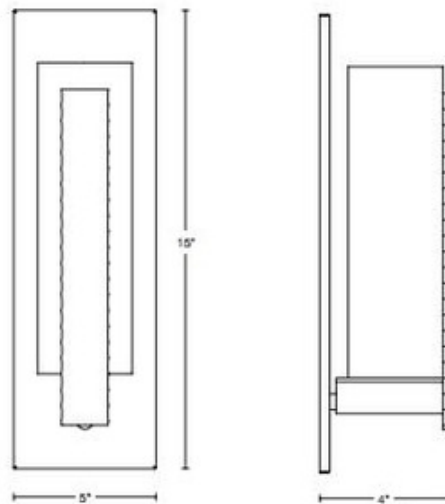

# Vertical Bar Wall Light

**Description:**

The Vertical Bar Wall Light features an Opal, Stone, or Pearl glass diffuser with a Soft Gold, Vintage Platinum, Natural Iron, Black, Burnished Steel, Dark Smoke, Bronze, or Mahogany finish. One 100 watt max 120 volt BT15 medium base bulb is required, but not included. 5 inch width x 15 inch height x 4 inch depth. ADA Compliant. Suitable for damp location. UL listed. Made in the USA.

Shown in: Natural Iron / Opal

List Price: \$517.79  
 Our Price: \$374.00

- Shade Color: Opal
- Body Finish: Natural Iron
- Lamp: 1 x BT15/Medium (E26)/100W/120V Halogen
- Wattage: 100W
- Dimmer: Incandescent
- Dimensions: 15"H x 5"W