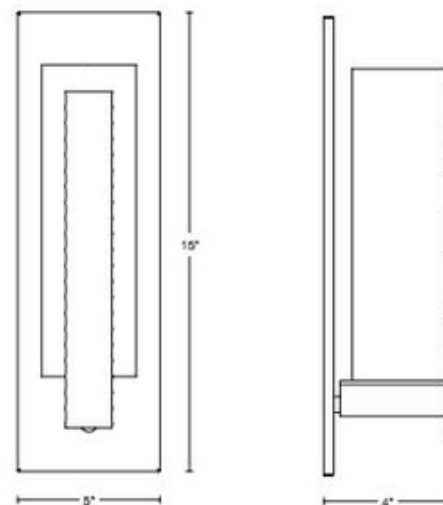

BRAND

Hubbardton Forge

DESCRIPTION

The Forged Tall Bar Wall Sconce brings a clean simple look to your interior space. A forged bar embraces the slim cylindrical glass diffuser. Limited lifetime warranty when installed in a residential setting. Handcrafted to order by skilled artisans in Vermont, USA.

Shown in: Natural Iron / Opal

SHADE COLOR	Opal
BODY FINISH	Natural Iron
WATTAGE	100W
DIMMER	Standard 120V
DIMENSIONS	5"W x 15"H x 4"D
BULB NOT INCLUDED	
LAMP	1 x BT15/Medium (E26)/100W/120V Halogen 1 x BT15/Medium (E26)/120V LED

Technical Information

PRODUCT DIMENSIONS	Backplate: 5" x 15" Rect.
---------------------------	---------------------------

SPEC # HUB39962

COMPANY	PROJECT	FIXTURE TYPE	APPROVED BY	DATE