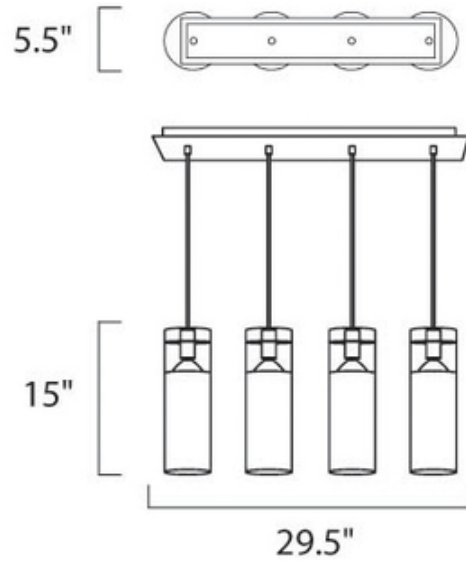

BRAND

Et2

DESCRIPTION

Frost 6 light pendant features a clear glass cylinder with a white inside and a chrome finish. Available in 1, 4 and 6 light suspension version. Six 50 watt, 120 volt, PAR20 medium base lamps not included. Maximum overall height of 136 inches.

SHADE COLOR	Clear / White
BODY FINISH	Chrome
WATTAGE	200W
DIMMER	Standard 120V
DIMENSIONS	29.5"W x 15"H x 5.5"D
BULB NOT INCLUDED	
LAMP	4 x PAR20/Medium (E26)/50W/120V Halogen

SPEC # ET2400

COMPANY	PROJECT	FIXTURE TYPE	APPROVED BY	DATE