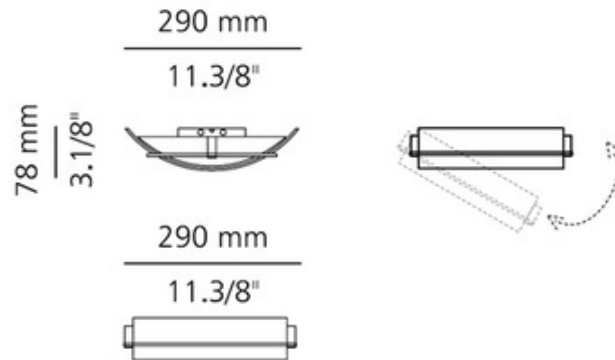

T-1249 Wall / Ceiling Flush Mount

Designer: Leonardo Marelli

Description:

T-1249 wall/ceiling mount features a white satin glass diffuser and a brushed nickel finish. Requires one 200 watt, 120 volt, T3 Long R7s base halogen lamp, not included. General light distribution. ETL listed. 11.38 inch square x 3.13 inch height.

Shown in: Brushed Nickel / White Satin

List Price: \$928.13
Our Price: \$742.50

Shade Color: White Satin
Body Finish: Brushed Nickel
Lamp: 1 x T3LONG/R7s (RSC)/200W/120V Halogen
Wattage: 200W
Dimmer: Incandescent
Dimensions: 3.13"H x 11.38"W x 11.38"D