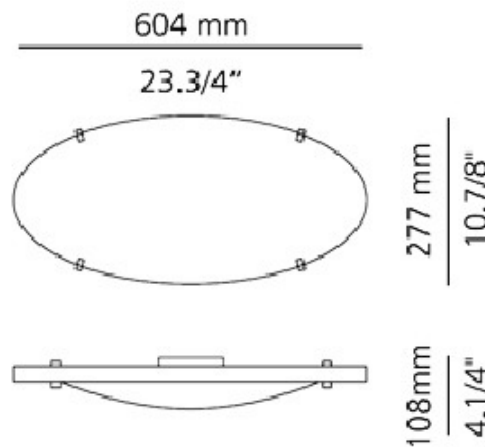

T-2121 Ceiling Light Fixture

Designer: Leonardo Marelli

Description:

T-2121 Ceiling Flush Mount features a Frosted glass diffuser with a Satin Gold or Brushed Nickel finish. Two 150 watt 120 volt T3 R7s halogen bulbs are included. 23.75 inch width x 4.25 inch height. ETL listed.

Shown in: Brushed Nickel / Frosted

List Price: \$1335.38
Our Price: \$1187.02

Shade Color: Frosted
Body Finish: Brushed Nickel
Lamp: 2 x T3/RSC/150W/12V Halogen
Wattage: 300W
Dimmer: Incandescent
Dimensions: 4.25"H x 23.75"W