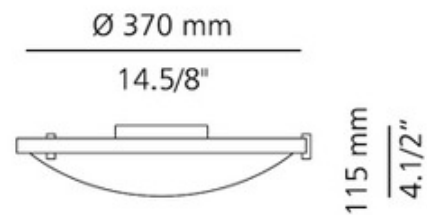

DESIGNER

Leonardo Marelli

BRAND

Estiluz

DESCRIPTION

T-2124 ceiling flush mount features a white satin glass diffuser and a brushed nickel finish. Also available in a small, medium and large size option. Fixture available with halogen or compact fluorescent lamping option. One 200 watt, 120 volt, T3 Long R7s base halogen lamp not included. General light distribution. ETL listed. Made in Spain. 14.63 inch diameter x 4.5 inch height.

SHADE COLOR	White Satin
BODY FINISH	Brushed Nickel
WATTAGE	200W
DIMMER	Standard 120V
DIMENSIONS	14.63"W x 4.5"H
BULB NOT INCLUDED	
LAMP	1 x T3LONG/R7s (RSC)/200W/120V Halogen

SPEC #

EST4062

COMPANY

PROJECT