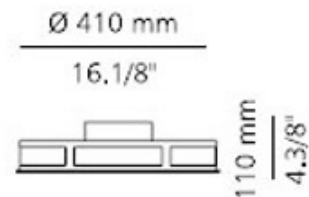

DESIGNER

Leonardo Marelli

BRAND

Estiluz

DESCRIPTION

T-2149 wall/ceiling mount features an opal white satin glass diffuser and a brushed nickel finish. Available in a wall/ceiling mount and suspension version. Fixture available with halogen or compact fluorescent lighting option. One 150 watt, 120 volt, T3 Long R7s base halogen lamp not included. General light distribution. ETL listed. 16.13 inch diameter x 4.38 inch depth.

SHADE COLOR	White Opal
BODY FINISH	Brushed Nickel
WATTAGE	150W
DIMMER	Standard 120V
DIMENSIONS	16.13"W x 4.38"H
BULB NOT INCLUDED	
LAMP	1 x T3LONG/R7s (RSC)/150W/120V Halogen

SPEC #

EST4064

COMPANY

PROJECT