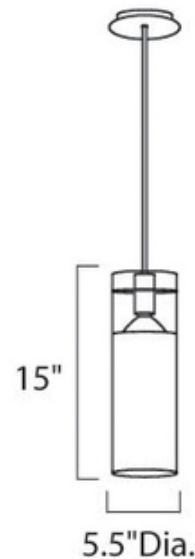

Frost Pendant

**Description:**

Frost pendant features a clear glass cylinder with a white inside and a chrome finish. Available in 1, 4 and 6 light suspension version. One 50 watt, 120 volt, PAR20 medium base lamp not included. Maximum overall height of 136 inches.

Shown in: Chrome / Clear / White

List Price: \$155.00  
 Our Price: \$124.00

Shade Color: Clear / White  
 Body Finish: Chrome  
 Lamp: 1 x PAR20/Medium (E26)/50W/120V Halogen  
 Wattage: 50W  
 Dimmer: Incandescent  
 Dimensions: 15"H x 5.5"W