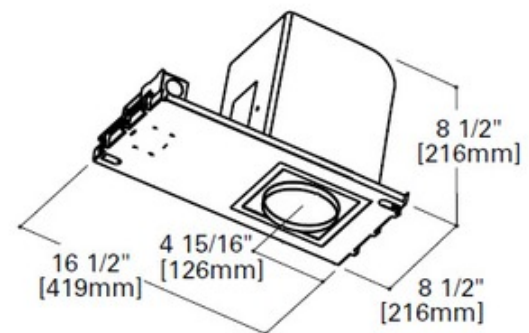

COMPANY	PROJECT	FIXTURE TYPE	APPROVED BY	DATE