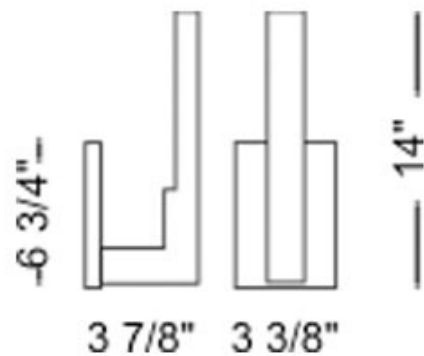

DESIGNER

Estudio Blauet

BRAND

Blauet

DESCRIPTION

Metric wall sconce features a satin nickel or grey metal finish. Available in a swing arm wall sconce, wall sconce, table and floor lamp version. One 13 watt, 120 volt, T4 Twin GX23 base compact fluorescent lamp not included. General and direct light distribution. ETL listed. ADA compliant. Made in Spain. 3.38W x 14H x 3.88 inch depth.

SHADE COLOR	N/A
BODY FINISH	Satin Nickel
WATTAGE	13W
DIMMER	Not Dimmable
DIMENSIONS	3.38"W x 14"H x 3.88"D
BULB NOT INCLUDED	
LAMP	1 x T4/GX23/13W/120V Compact Fluorescent

SPEC #

BLU41481

COMPANY

PROJECT

FIXTURE TYPE