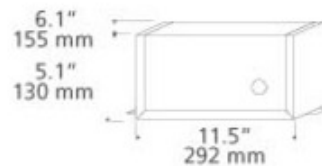

# 600W 12V Magnetic Dual Feed Remote Transformer

**Description:**

This remote magnetic dual feed transformer converts standard 120 volt line voltage to 12 volts, providing the necessary voltage for powering a low voltage system. This remote transformer can be used to power lamps totaling up to 600 watts and is equipped with a fast acting secondary circuit breaker that will safely turn off the system should a short occur. Once the short has been removed the breaker can be reset. Must be used with a dual feed canopy or other power feed option (sold separately). Dimmable with a 1000 watt low voltage magnetic dimmer. 11.5W x 5.1H x 6.1L.

Shown in: Black

List Price: \$345.00  
 Our Price: \$276.00

Shade Color: N/A  
 Body Finish: Black  
 Lamp: N/A  
 Wattage: N/A  
 Dimmer: Low Voltage Magnetic  
 Dimensions: 6.1"L x 5.1"H x 11.5"W

Product Number: <b>TLA41600</b>			
Company:		Fixture Type:	Date: Feb 22, 2018
Project:		Approved By:	