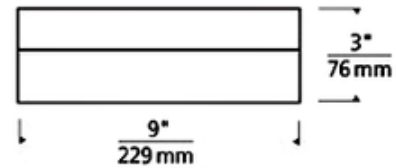

BRAND

Tiella

DESCRIPTION

TL90 CFL Compact Fluorescent Wall/Ceiling Mount features a square shaped glass shade which mounts flush to a plated formed base in Satin Nickel finish. May be mounted on the ceiling or wall. Includes two 120 volt, 2GX7 base compact fluorescent lamps with non-dimmable electronic ballast. 9 inch width x 9 inch depth x 3 inch height. Large available in a fluorescent and incandescent option. ETL listed. ADA compliant. Suitable for wet locations.

SHADE COLOR	White
BODY FINISH	Satin Nickel
WATTAGE	26W
DIMMER	Not Dimmable
DIMENSIONS	9"L x 9"W x 2.5"H
BULB INCLUDED	
LAMP	2 x T4/2GX7/13W/120V Compact Fluorescent

SPEC # TLA41608

COMPANY	PROJECT	FIXTURE TYPE	APPROVED BY	DATE