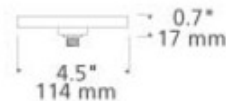

# 4 Inch Round Flush Monopoint Canopy

**Description:**

4 inch round flush canopy with one monopoint port. Use in conjunction with any monopoint element to create a decorative ceiling fixture. Finish in Black, Bronze, Satin Nickel or White. Mounts to a standard 4 inch junction box with round plaster ring (provided by electrician). Includes 50 watt 12 volt electronic transformer which fits inside junction box. If wall mounting, head should be no longer than 6 inches. Dimmable with standard incandescent dimmer. ETL listed. 4.5 inch diameter x 0.7 inch height.

Shown in: Satin Nickel

List Price: \$100.00  
 Our Price: \$80.00

Shade Color: N/A  
 Body Finish: Satin Nickel  
 Lamp: N/A  
 Wattage: N/A  
 Dimmer: Low Voltage Electronic  
 Dimensions: 4.5"L x 0.7"H x 4.5"W